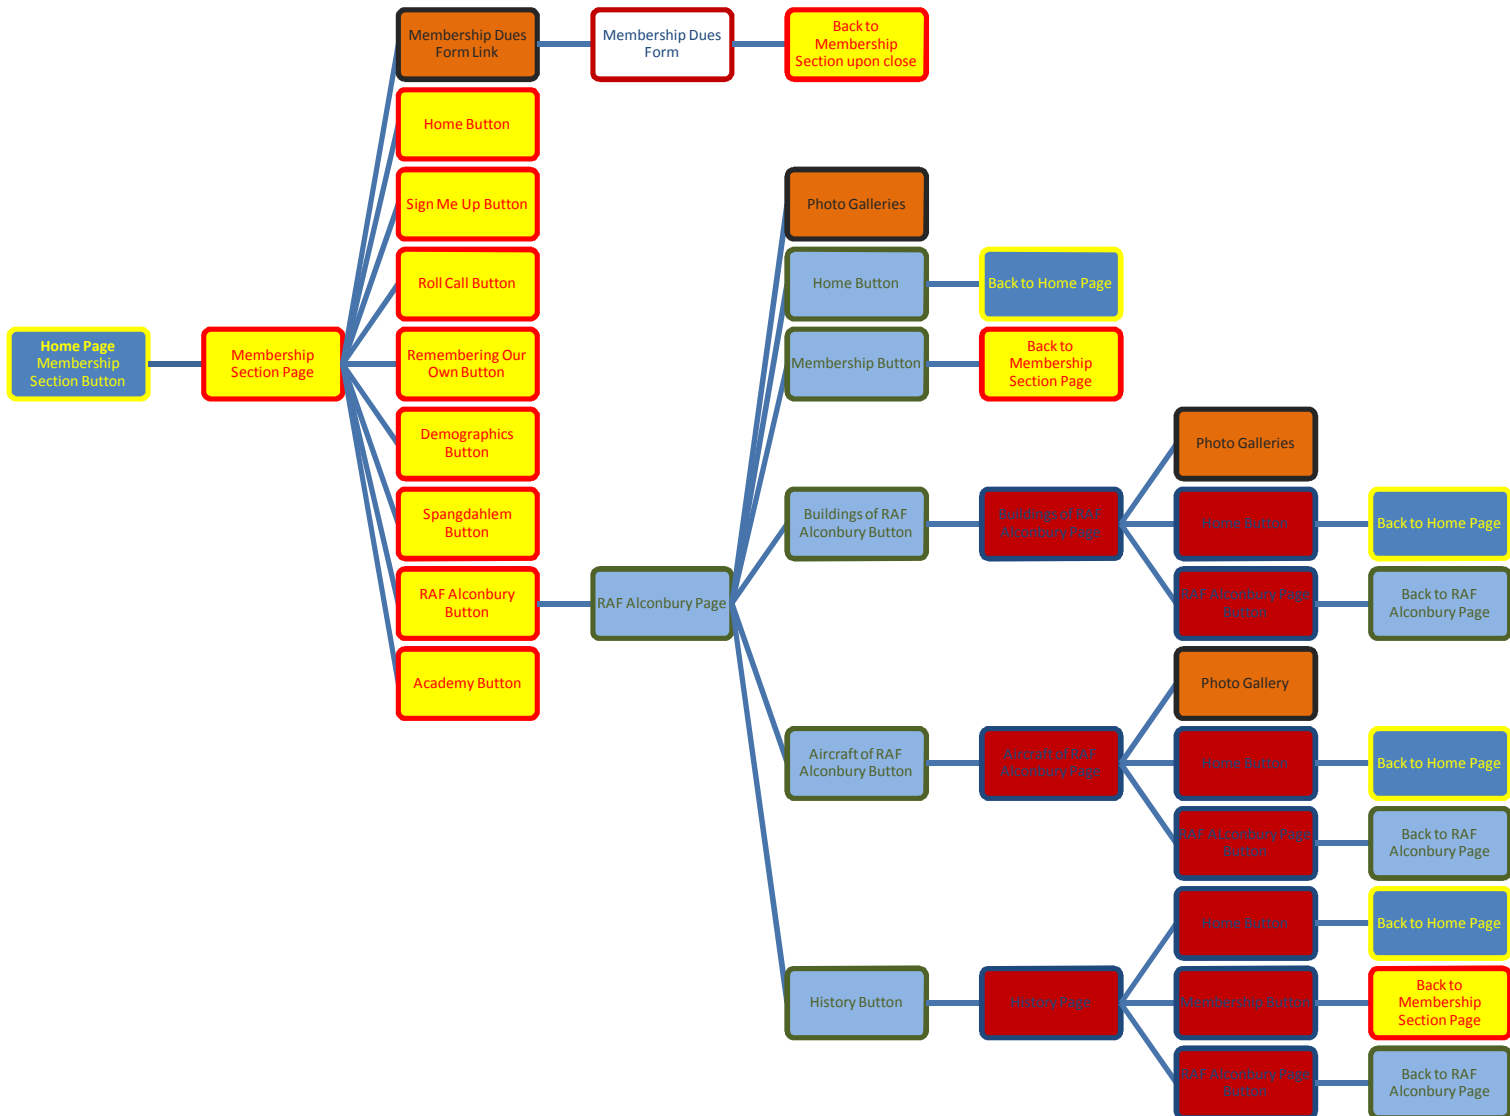

10th SPA Web Site Navigational Guides and Aids

RAF Alconbury, England Page

This base was Served and Protected by the 10th Air Police Squadron to the 10th Security Police Squadron from 1959 to 1994. It is from within this group (mid 1970s) that the 10th SPA was initiated and formed.

GUIDE #12d-Membership Section/RAF Alconbury Page Route: The above guide shows the path within the web site in conjunction with the RAF Alconbury Page to adjacent pages. In all cases you are able to return to the Home Page of the web site from the pages indicated.