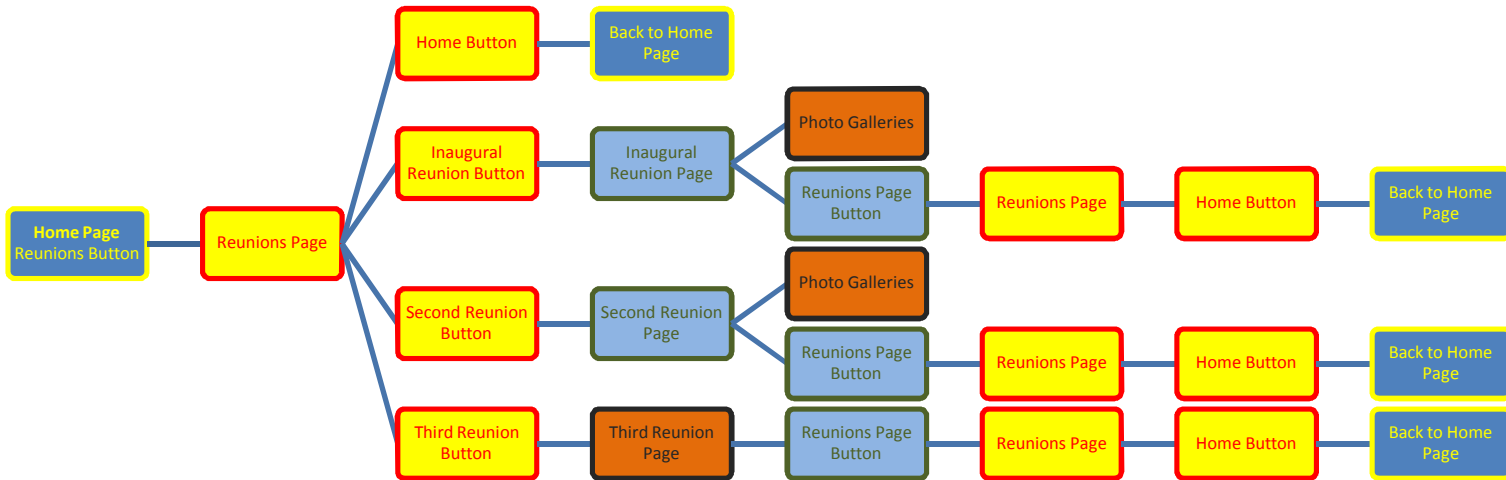

Blotter Page

This page keeps members informed of the activities of the association over time. This is a reflection of the Security Blotter or the Law Enforcement Desk Blotter from active duty.

GUIDE #9-Blotter Page Route: The above guide takes you from the Home Page/Blotter button to the Blotter Page and back to the Home Page in its path.

10th SPA Web Site Navigational Guides and Aids

Reunions Pages

This section of the web site is designed to display all information for upcoming reunions. This section of the web site also displays photos and stories from past reunions.

GUIDE #10-Reunions Page Route: The above guide takes you from the Home Page/Reunions button to the Reunions Page then on to the adjacent pages and back to the Home Page in its path.

Election Page

Every two years when the association conducts an election for new association officers, this page comes into play. The page will display the candidates for the perspective offices and allow members to vote on them for these offices.