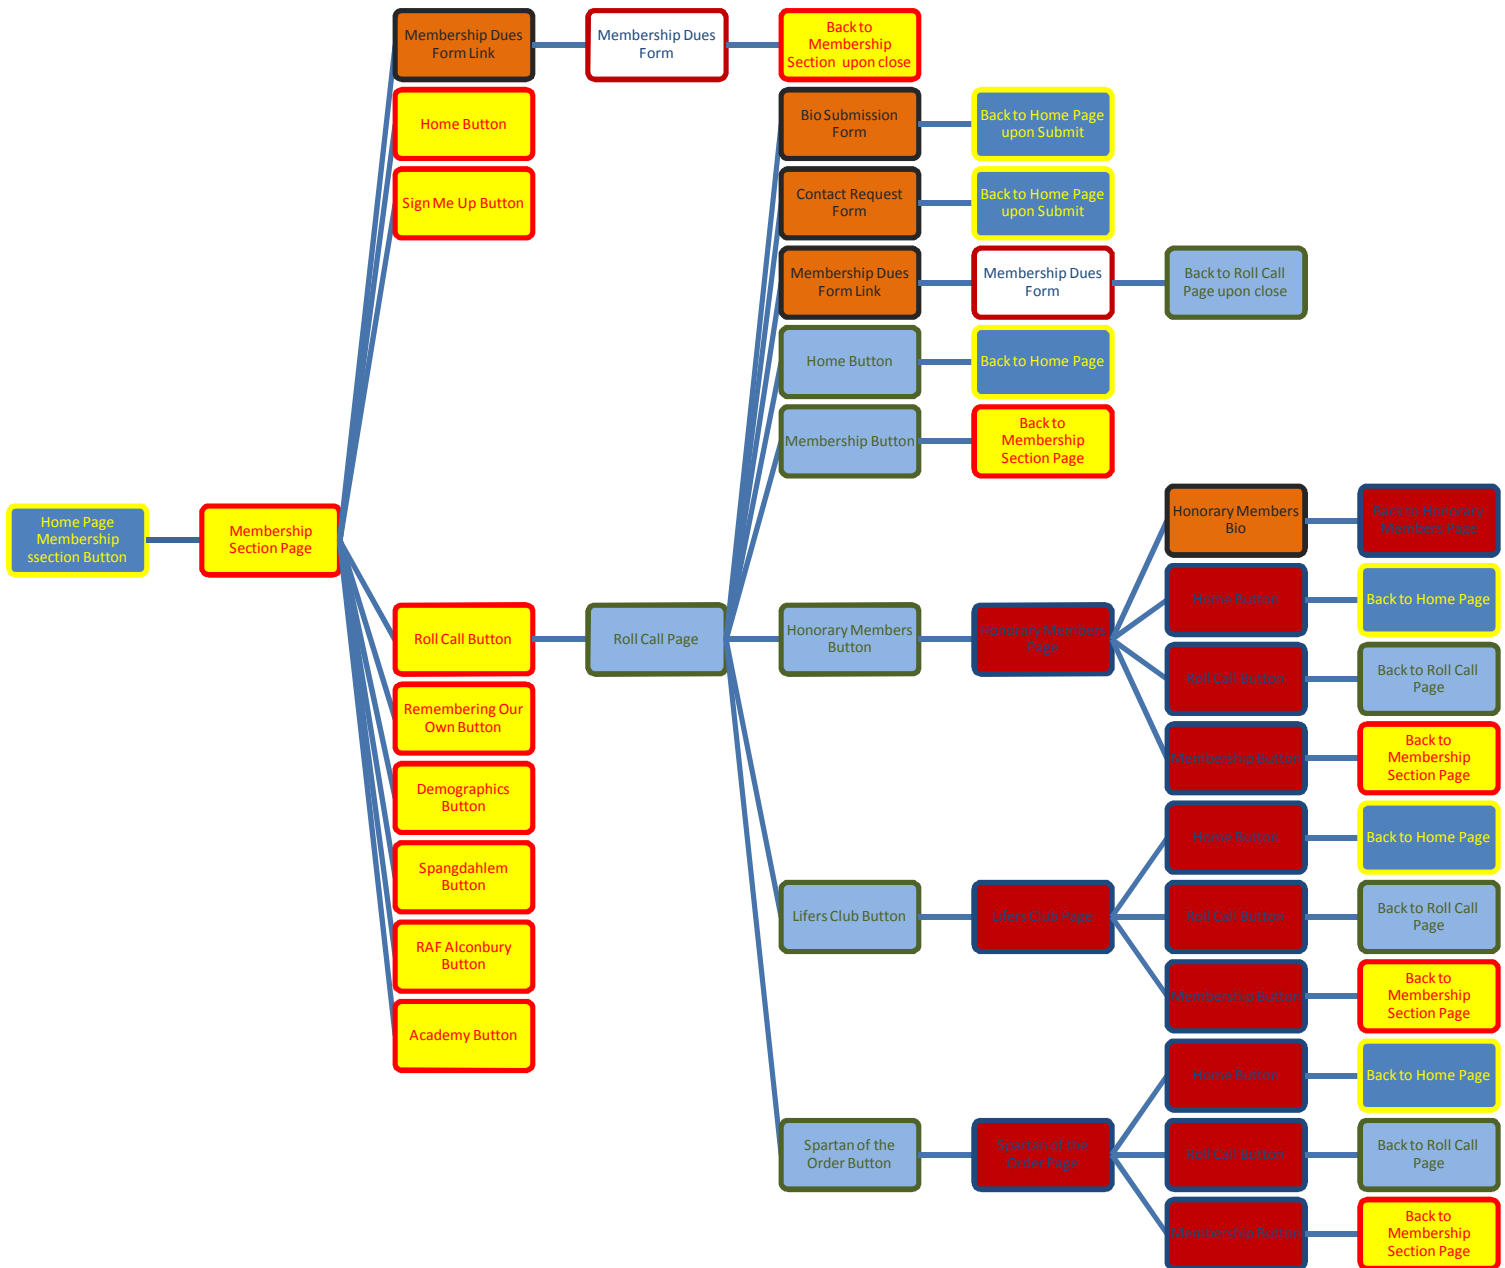

10th SPA Web Site Navigational Guides and Aids

Roll Call, Honorary Members, Lifers Club, Spartan of the Order Page

GUIDE #12b-Membership Section/Roll Call Page Route: The above guide shows the path within the web site in conjunction with the Roll Call Page to adjacent pages. In all cases you are able to return to the Home Page of the web site from the pages indicated.