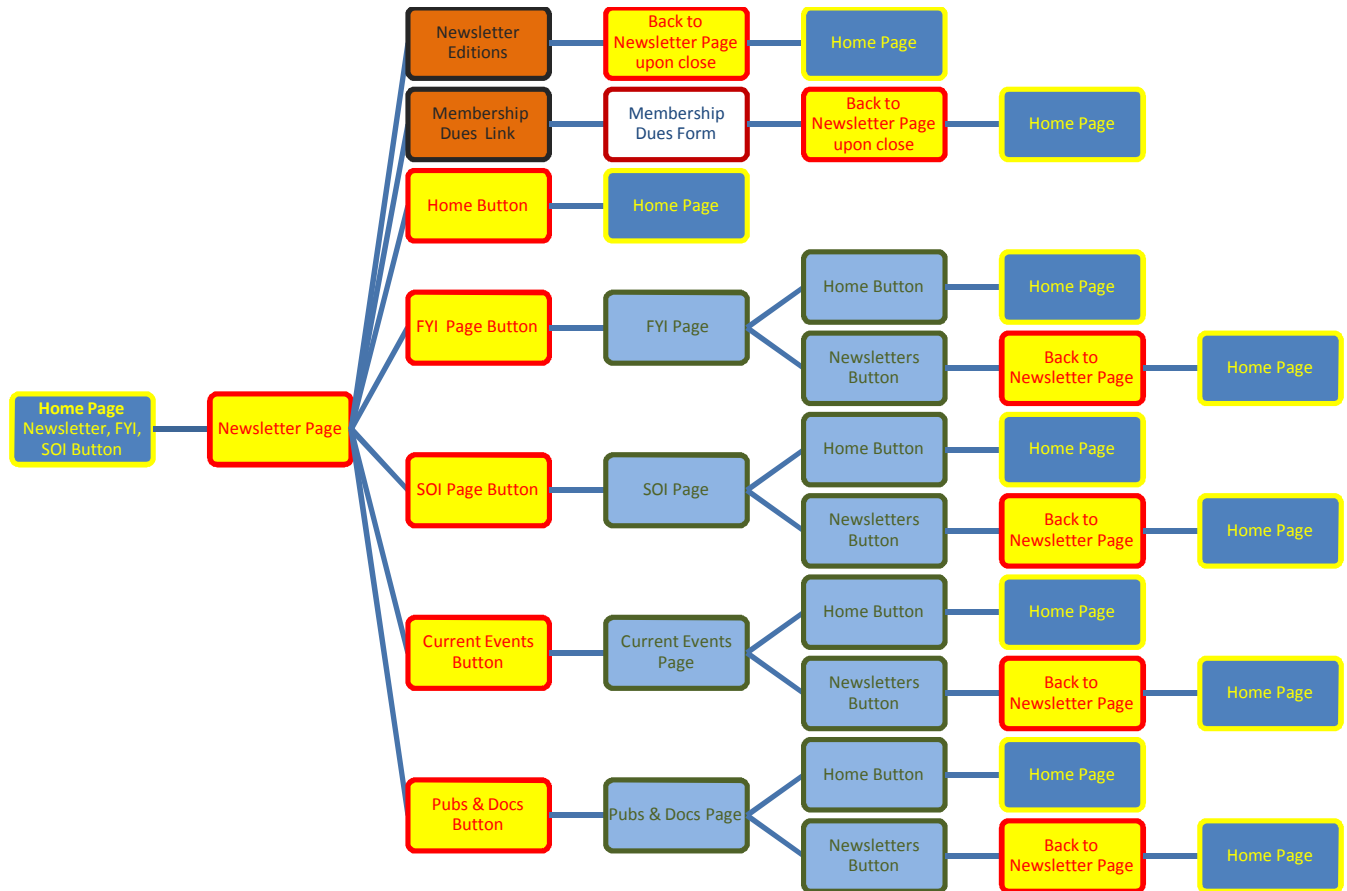

10th SPA Web Site Navigational Guides and Aids

Home Page Direct Links

The seven Direct Links indicated below, go straight from the Home Page to the page or form linked to. These seven Direct Links are strategically placed within the content of the Home page.

GUIDE #2A-Home Page Direct Links: The above guide shows the direct links that exist on the Home Page and the direction taken upon activating the link. The guide also shows the return path back to Home Page.

10th SPA Board Page

This page shows the administration level of the association.

GUIDE #3-10th SPA Board Page Route: The above guide takes you from the Home Page/10th SPA Board button to the Board Page and back to the Home Page in its path.

10th SPA Web Site Navigational Guides and Aids

Newsletter Page

This page provides the membership with current and up dated information via Newsletter and the Current Events Page. The FYI Page provides some historical information while the SOI Page directs members to other web sites of interest.