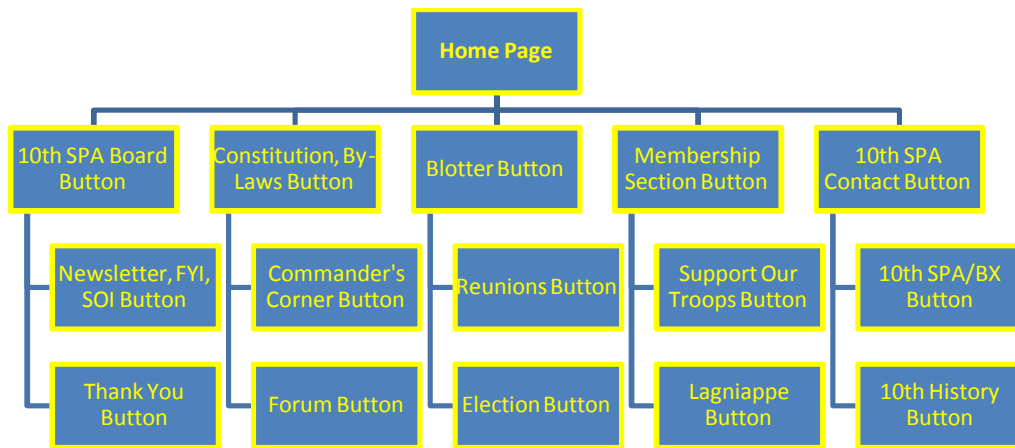

10th SPA Web Site Navigational Guides and Aids

10th SPA Web Site

The web site was developed as a way of allowing association members to contribute to the preservation of the squadron's history, traditions and heritage, whether at work or at play, by way of a visual means for sharing this history. These Navigational Guides and Aids were developed to better assist members and visitors as they navigate the web site.

Home Page

The Home Page introduces the 10th Security Police Association to the World Wide Web. The Home Page also provides direct information from within the web site by use of direct links to certain pages and forms.

GUIDE #1-Web Site Color Key: The color key above was developed to indicate within the web site at which tier a page may be seated in relations to other pages. The color key will also indicate at which tier a particular page button may be seated before arriving at a desired page. The color key is standardized for use with the Web Site Navigational Guides and Aids, and the Web Site Overview Chart.

GUIDE #12e-Membership Section/USAF Academy Page Route: The above guide shows the path within the web site in conjunction with the USAF Academy Page to adjacent pages. In all cases you are able to return to the Home Page of the web site from the pages indicated.