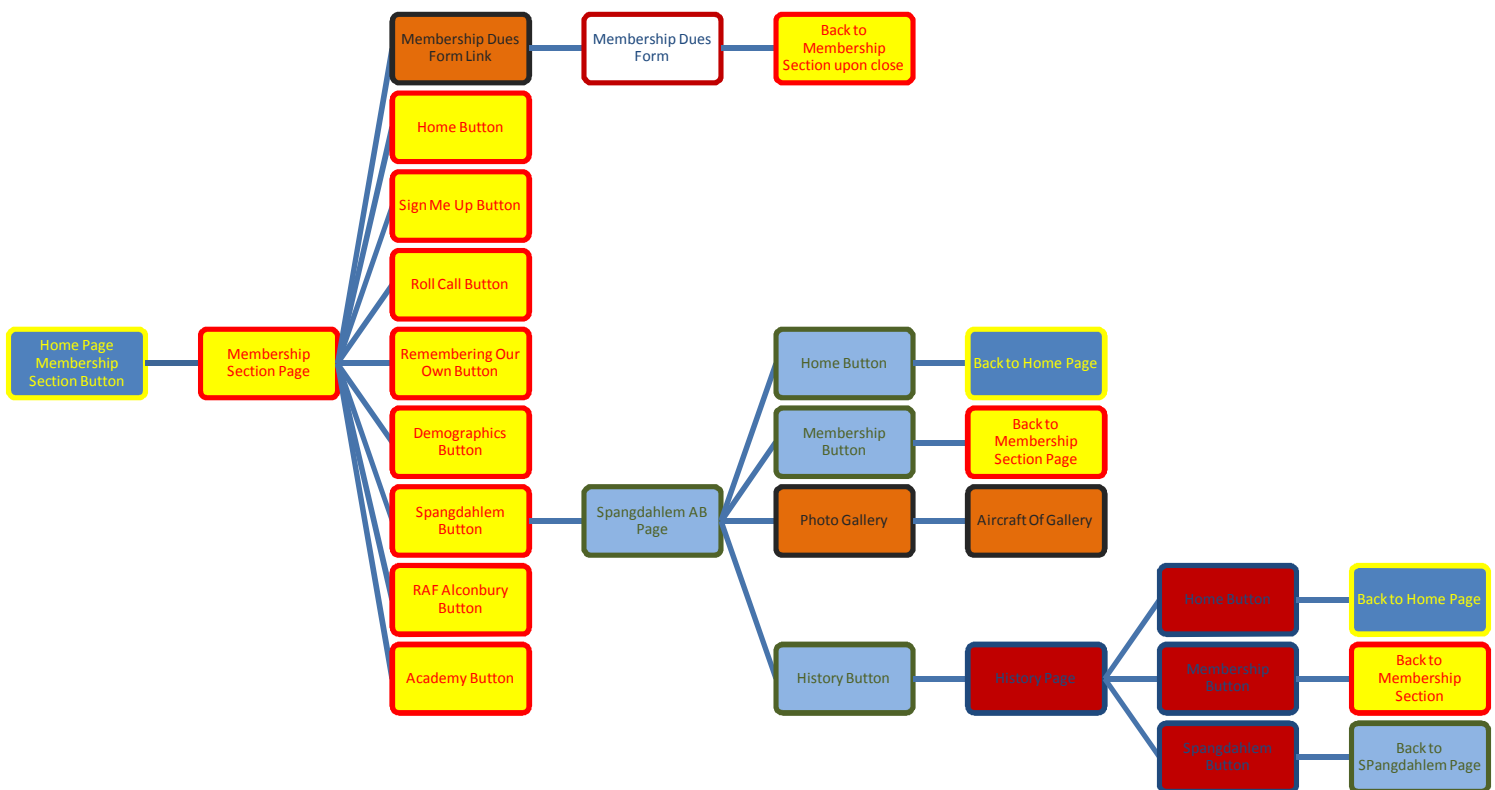

10th SPA Web Site Navigational Guides and Aids

Spangdahlem Air Base, Germany Page

This base was Served and Protected by the 10th Air Police Squadron from 1953 to 1959.

GUIDE #12c-Membership Section/Spangdahlem AB Page Route: The above guide shows the path within the web site in conjunction with the Spangdahlem AB Page to adjacent pages. In all cases you are able to return to the Home Page of the web site from the pages indicated.