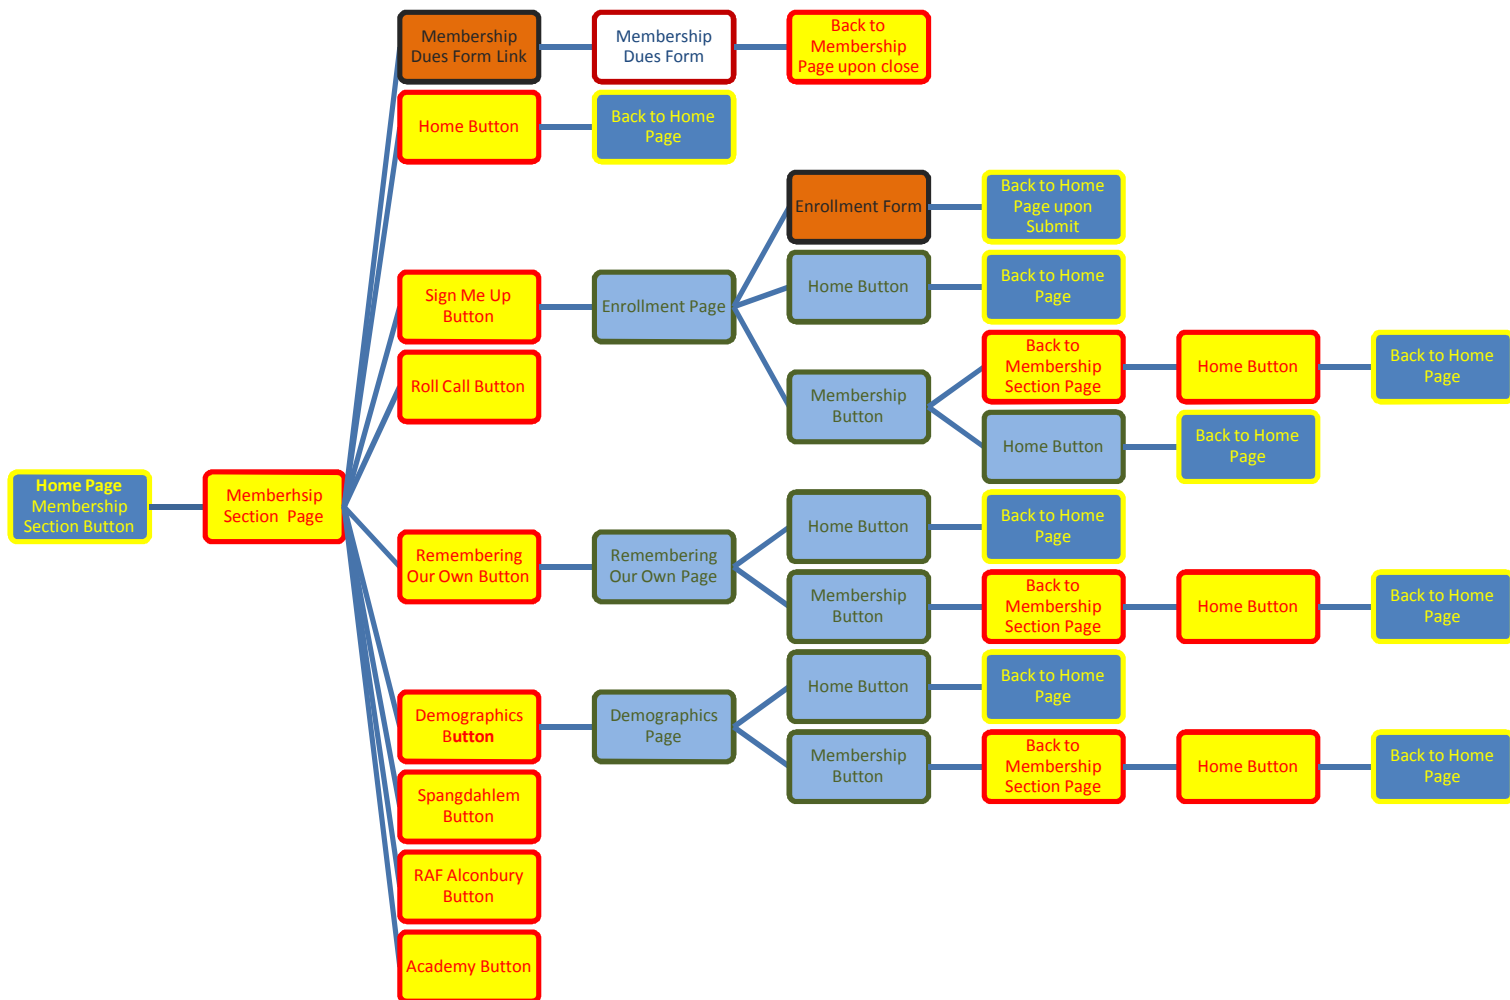

10th SPA Web Site Navigational Guides and Aids

Membership Section

This section of the web site is perhaps the largest section. Within this section are photos depicting the squadron at work and play throughout the years. Also included are base histories and available photos of the aircraft assigned, and other points of interest. Because of the size of this section, several guides are developed to breakdown the Membership Section with complete routes within the web site.

Enrollment, Remembering Our Own, Demographics Pages

GUIDE #12a- Membership Section Route: Because the Membership Section is a huge section of the web site, Guide #11a, the above guide, covers half of the routing from the Membership Section Page. Guide #11a covers the following routings for the Home Button, Sign Me Up Button, Remembering Our Own Button and the Demographics Button. In all cases you are able to return to the Home Page of the web site from the pages indicated.