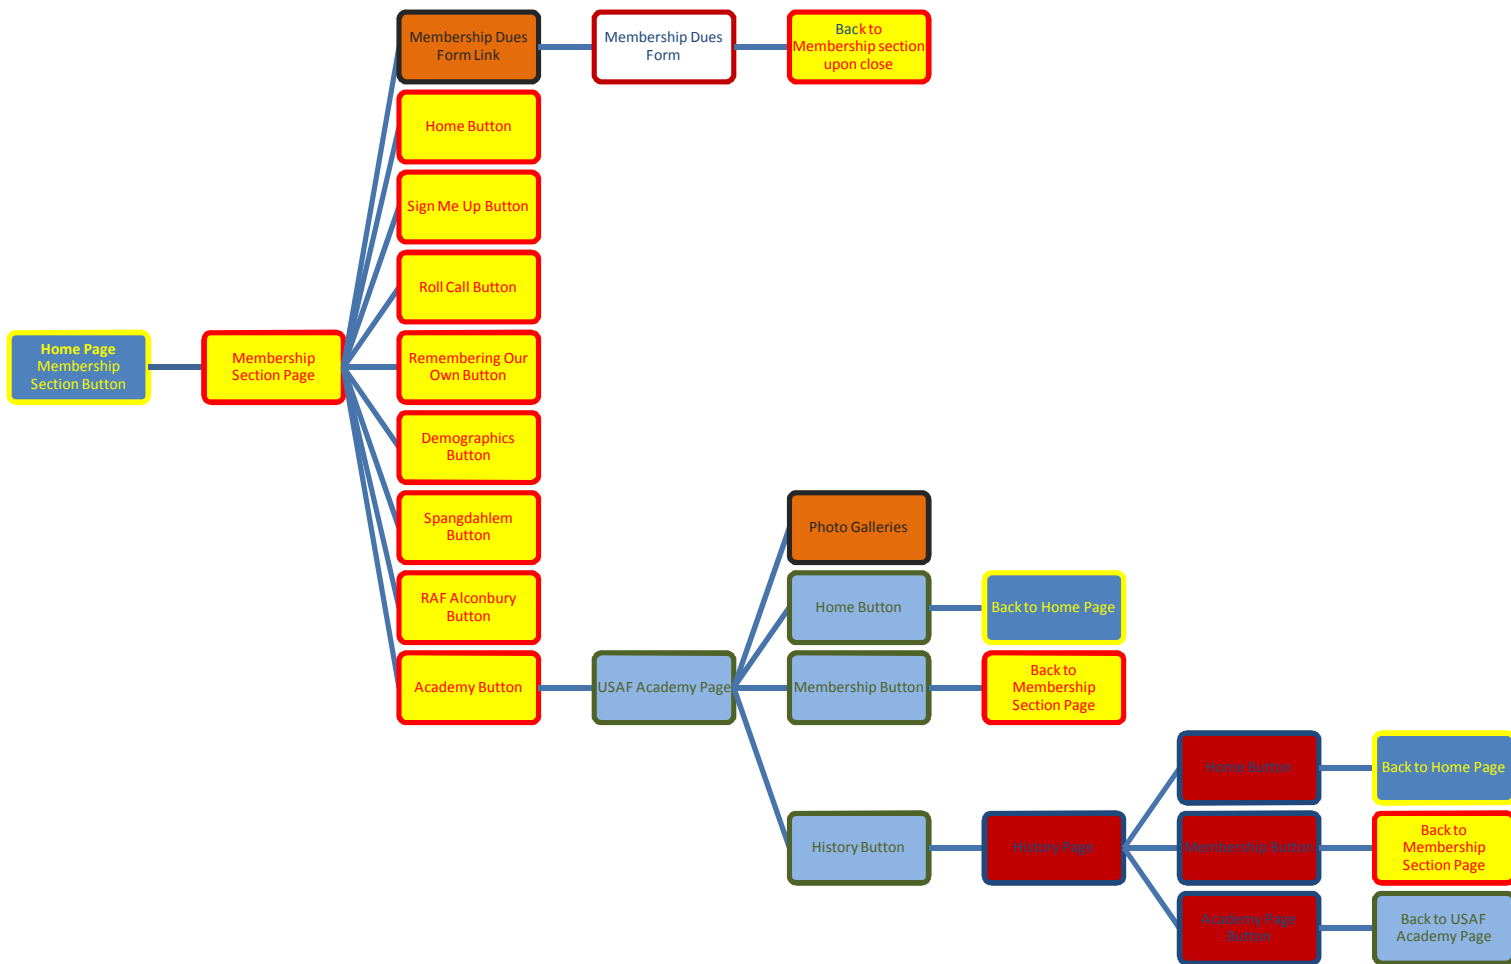

10th SPA Web Site Navigational Guides and Aids

U.S. Air Force Academy, U.S.A. Page

In 1994 the 10th Security Police Squadron under the 10th Air Base Wing was transferred to the Academy. From that point forward the 10th SPSq became known as the 10th Security Forces Squadron. The modern day version of the squadron continues the Traditions and Heritage of the squadron, by all who served before.

GUIDE #12e-Membership Section/USAF Academy Page Route: The above guide shows the path within the web site in conjunction with the USAF Academy Page to adjacent pages. In all cases you are able to return to the Home Page of the web site from the pages indicated.