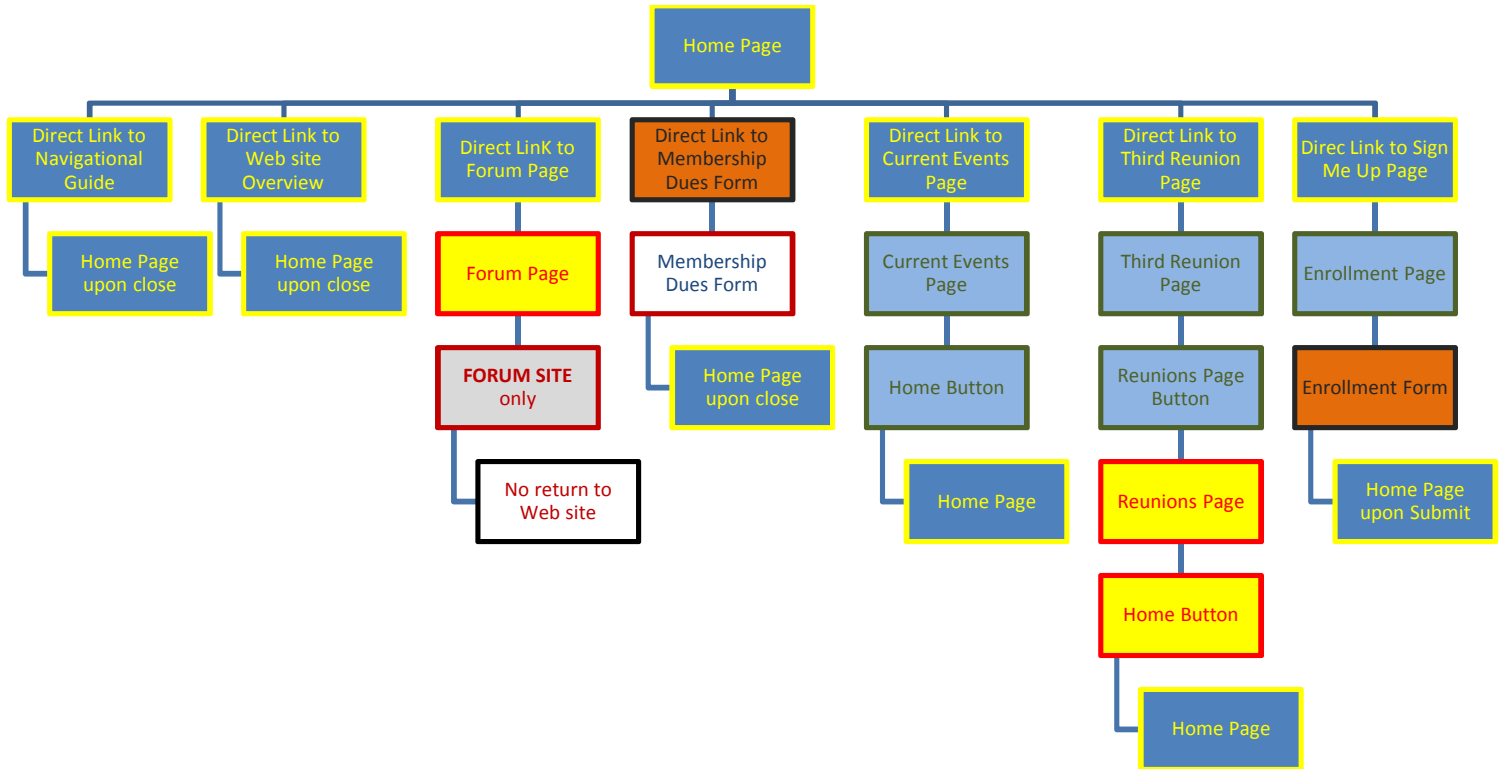

Home Page

The Home Page introduces the 10th Security Police Association to the World Wide Web. The Home Page also provides direct information from within the web site by use of direct links to certain pages and forms.

GUIDE #1-Web Site Color Key: The color key above was developed to indicate within the web site at which tier a page may be seated in relations to other pages. The color key will also indicate at which tier a particular page button may be seated before arriving at a desired page. The color key is standardized for use with the Web Site Navigational Guides and Aids, and the Web Site Overview Chart.

GUIDE #2-Overall Home Page View: The above guide does not show the path of any pages within the web site. This guide simply shows the buttons that are displayed on the Home Page and their relations to the page. Each button will be explored to show the path taken within the web site and related destinations in the following guides. Each button's path will be shown, beginning with the upper left button (10th SPA Board Button), top to bottom of each row, to conclude with the lower right hand button (10th History Button).

10th SPA Web Site Navigational Guides and Aids

Home Page Direct Links

The seven Direct Links indicated below, go straight from the Home Page to the page or form linked to. These seven Direct Links are strategically placed within the content of the Home page.