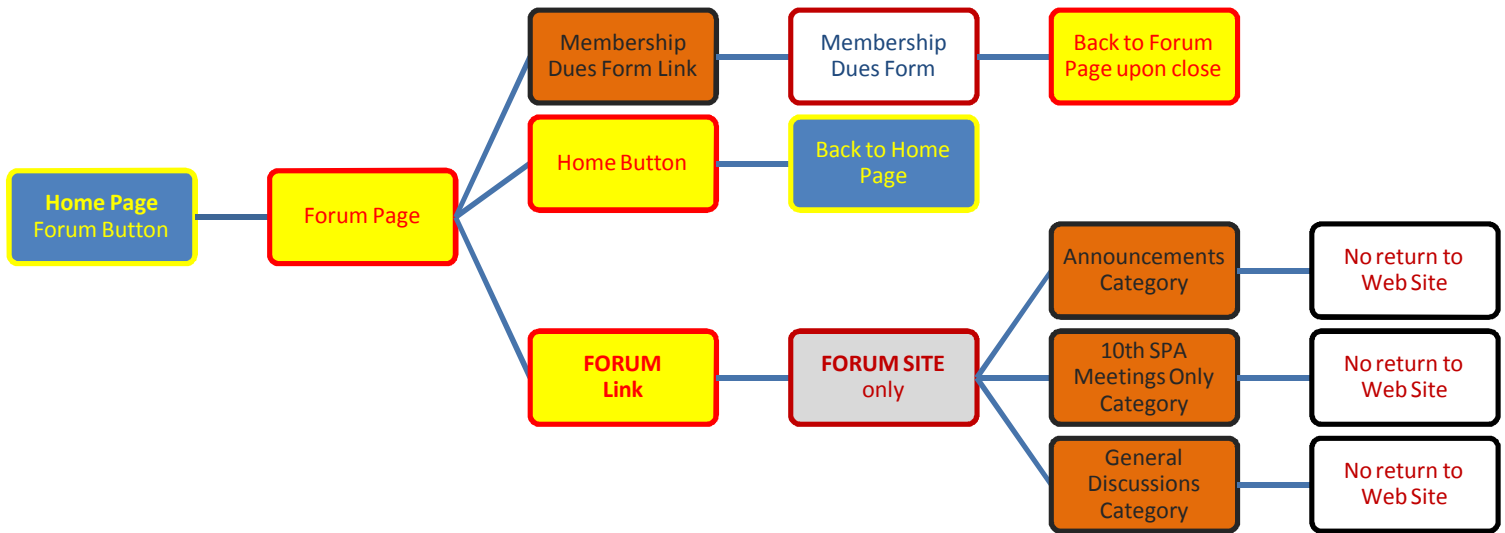

10th SPA Web Site Navigational Guides and Aids

Forum Page

This page allows the association to conduct business by way of quarterly meetings and display financial information to the membership. This page also allows the membership to have mini reunions via the General Discussions under the format of an open “Chat” room.

GUIDE #8-Forum Page Route: This guide takes you from the Home Page/Forum Button to the Forum Page. From the Forum Page you may return to the Home Page. For members of the association, you scroll down to the word **FORUM**, and click on it to get a login box. For members who have not registered, follow the same steps to the login box. At the login box, locate and click on “Not registered? Sign up now!” Following the directions, prepare a User Name and Password, and then click on Submit. The association’s Secretary receives and reviews requests for approval.

NOTICE: The 10th SPA Forum is the only portion of the web site that is for “Members Only”. A member has to be confirmed, added to the Roll Call Page and register for the Forum prior to being approved to

Blotter Page

This page keeps members informed of the activities of the association over time. This is a reflection of the Security Blotter or the Law Enforcement Desk Blotter from active duty.